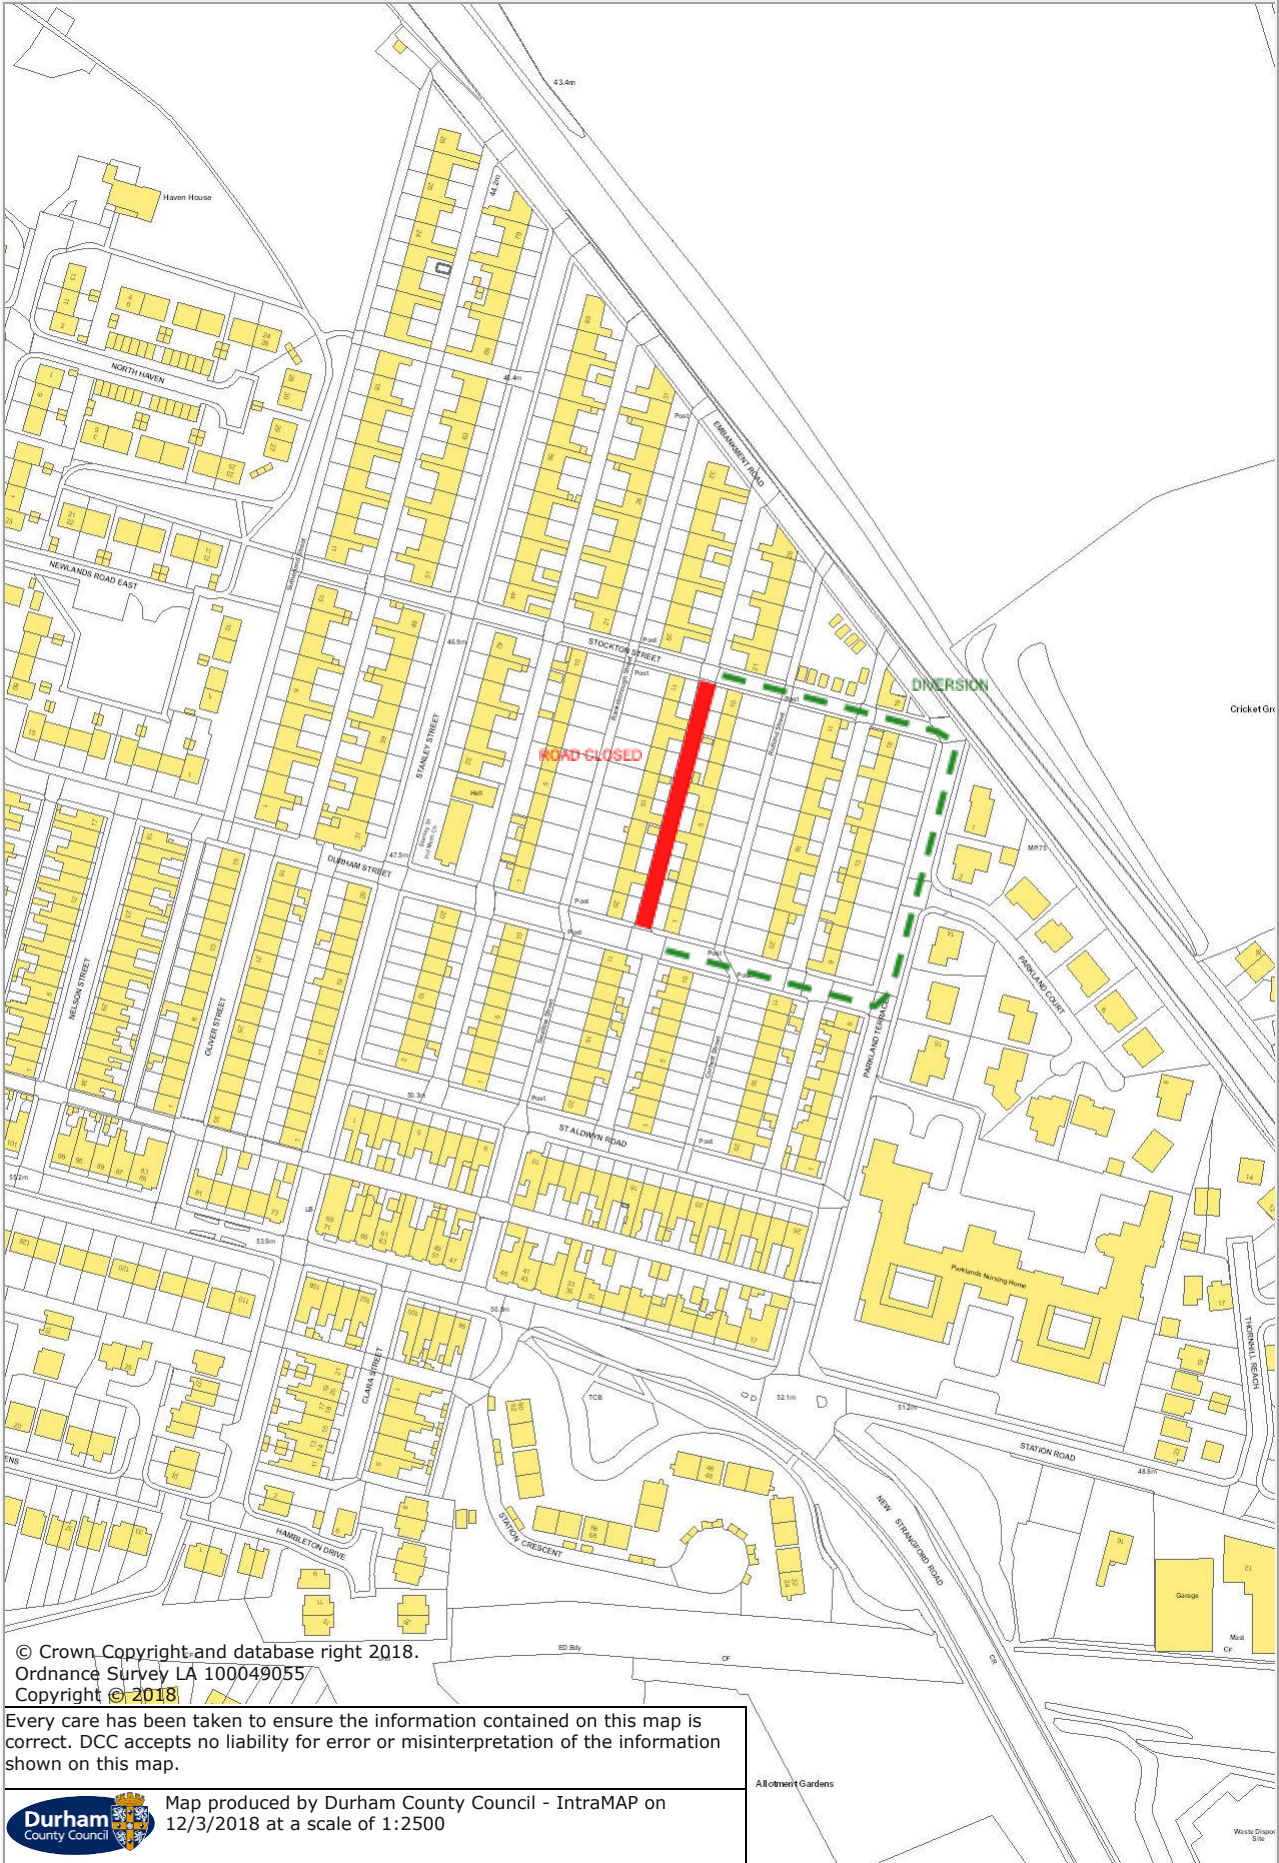

TEMP ROAD CLOSURE from 29/05/18 (3 weeks)

© Crown Copyright and database right 2018.
Ordnance Survey LA 100049055
Copyright © 2018

Every care has been taken to ensure the information contained on this map is correct. DCC accepts no liability for error or misinterpretation of the information shown on this map.

Map produced by Durham County Council - IntraMAP on 12/3/2018 at a scale of 1:2500

Allotment Gardens

Woods Dipper